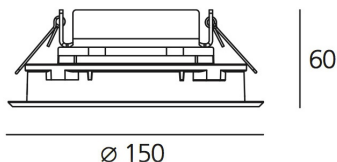

ТЕХНИЧЕСКИЕ ДАННЫЕ ПРОДУКТА

Ego Flat 150R DL 38° 4000K Inox

ДИЗАЙН:

Artemide
2011

МАТЕРИАЛЫ:

ОПИСАНИЕ:

Light fixture with high-performance LED light sources. Ceiling installation. Two different housing depths. Round and square version in five sizes. Consists of body, frame, black silkscreened tempered glass, fixing springs. Body in EN AB44100 aluminium, silicone gaskets. Frame in aluminium or stainless steel AISI 316. Black silkscreened tempered glass, 8mm-thick. Fixing springs in harmonic iron. Power connection to the mains by means of a H05RN-r cabl and IP68 electrical terminal board, supplied with the fixture. Glass surface temperature lower than 40°C. Fixed optics. PMMA lenses in 3 different versions of beams. White monochromatic LEDs available in 2 colour temperatures Warm = 3000K Neutral = 4000K Painted die-cast aluminium with 3-stage outdoortreatment: nanotechnologies, anti-oxidant primer, polyester paint. Technical features of light fixtures in compliance with EN60598-1 and part 2-13. IP Rating IP65. Insulation class III. Installation must be carried out by specialized personnel. Carefully follow the instructions.

ТЕХНИЧЕСКИЕ ДАННЫЕ

ХАРАКТЕРИСТИКИ

Наименование продукции: Ego Flat 150R DL 38°
4000K Inox
Код: T42013WFLN00
Цвет: Steel
Серии: Nord Light, Outdoor

РАЗМЕРЫ

Диаметр: cm 15
Глубина встройки: cm 6
Форма отверстия: Круглая форма
Ударопрочность: IK10

РАЗМЕРЫ

ЦВЕТ

ЛАМПЫ ВКЛЮЧЕНЫ В КОМПЛЕКТ

Категория: LED
Ватт: 6W
Световой поток (lm): 392lm
Типология: 1
Цветовая температура (K): 4000K
Класс: A

LUMINAIR

ПРА: Electronic ballast supplied separately
Watt: 6W