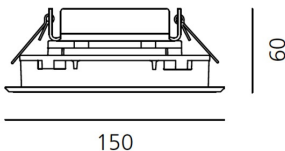

ТЕХНИЧЕСКИЕ ДАННЫЕ ПРОДУКТА

Ego Flat 150S DL 6° 4000K Steel

ДИЗАЙН:

Nord Light
2011

МАТЕРИАЛЫ:

ОПИСАНИЕ:

Light fixture with high-performance LED light sources. Ceiling installation. Two different housing depths. Round and square version in five sizes. Consists of body, frame, black silkscreened tempered glass, fixing springs. Body in EN AB44100 aluminium, silicone gaskets. Frame in aluminium or stainless steel AISI 316. Black silkscreened tempered glass, 8mm-thick. Fixing springs in harmonic iron. Power connection to the mains by means of a H05RN-r cabl and IP68 electrical terminal board, supplied with the fixture. Glass surface temperature lower than 40°C. Fixed optics. PMMA lenses in 3 different versions of beams. White monochromatic LEDs available in 2 colour temperatures Warm = 3000K Neutral = 4000K Painted die-cast aluminium with 3-stage outdoortreatment: nanotechnologies, anti-oxidant primer, polyester paint. Technical features of light fixtures in compliance with EN60598-1 and part 2-13. IP Rating IP65. Insulation class III. Installation must be carried out by specialized personnel. Carefully follow the instructions.

ТЕХНИЧЕСКИЕ ДАННЫЕ

ХАРАКТЕРИСТИКИ

Наименование продукции: Ego Flat 150S DL 6° 4000K
Steel
Код: T42014NSPN00
Цвет: Steel
Серии: Nord Light, Outdoor

РАЗМЕРЫ

Длина базы: cm 15
Ширина базы: cm 5
Глубина встройки: cm 6
Форма отверстия: Квадратная форма
Ударопрочность: IK10

РАЗМЕРЫ

ЛАМПЫ ВКЛЮЧЕНЫ В КОМПЛЕКТ

Категория: LED
Ватт: 8W
Мощность (каждый): 2W
Световой поток (lm): 437lm
Количество: 1 x 4
Типология: 1
Цветовая температура (K): 4000K
Класс: A

ЦВЕТ

LUMINAIR

ПРА: Electronic ballast supplied separately
Watt: 8W