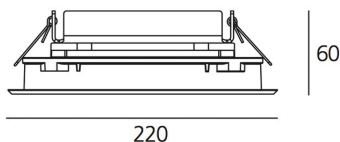

ТЕХНИЧЕСКИЕ ДАННЫЕ ПРОДУКТА

Ego Flat 220S DL 6°x54° 4000K Steel

ДИЗАЙН:

Nord Light
2011

МАТЕРИАЛЫ:

ОПИСАНИЕ:

Light fixture with high-performance LED light sources. Ceiling installation. Two different housing depths. Round and square version in five sizes. Consists of body, frame, black silkscreened tempered glass, fixing springs. Body in EN AB44100 aluminium, silicone gaskets. Frame in aluminium or stainless steel AISI 316. Black silkscreened tempered glass, 8mm-thick. Fixing springs in harmonic iron. Power connection to the mains by means of a H05RN-r cabl and IP68 electrical terminal board, supplied with the fixture. Glass surface temperature lower than 40°C. Fixed optics. PMMA lenses in 3 different versions of beams. White monochromatic LEDs available in 2 colour temperatures Warm = 3000K Neutral = 4000K Painted die-cast aluminium with 3-stage outdoortreatment: nanotechnologies, anti-oxidant primer, polyester paint. Technical features of light fixtures in compliance with EN60598-1 and part 2-13. IP Rating IP65. Insulation class III. Installation must be carried out by specialized personnel. Carefully follow the instructions.

ТЕХНИЧЕСКИЕ ДАННЫЕ

ХАРАКТЕРИСТИКИ

Наименование продукции: Ego Flat 220S DL 6°x54°
4000K Steel
Код: T42016ELPTN00
Цвет: Steel
Серии: Nord Light, Outdoor

РАЗМЕРЫ

Длина базы: cm 22
Ширина базы: cm 22
Глубина встройки: cm 6
Форма отверстия: Квадратная форма
Ударопрочность: IK10

РАЗМЕРЫ

ЛАМПЫ ВКЛЮЧЕНЫ В КОМПЛЕКТ

Категория: LED
Ватт: 16W
Мощность (каждый): 1,77W
Световой поток (lm): 1011lm
Количество: 1 x 9
Типология: 1
Цветовая температура (K): 4000K
Класс: A

ЦВЕТ

LUMINAIR

ПРА: Electronic ballast supplied separately
Watt: 16W