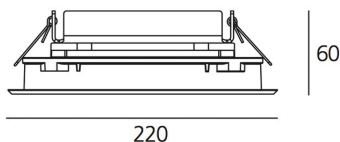

ТЕХНИЧЕСКИЕ ДАННЫЕ ПРОДУКТА

Ego Flat 220S DL 6°x54° 3000K Steel

ДИЗАЙН:

Nord Light
2011

МАТЕРИАЛЫ:

ОПИСАНИЕ:

Light fixture with high-performance LED light sources. Ceiling installation. Two different housing depths. Round and square version in five sizes. Consists of body, frame, black silkscreened tempered glass, fixing springs. Body in EN AB44100 aluminium, silicone gaskets. Frame in aluminium or stainless steel AISI 316. Black silkscreened tempered glass, 8mm-thick. Fixing springs in harmonic iron. Power connection to the mains by means of a H05RN-r cabl and IP68 electrical terminal board, supplied with the fixture. Glass surface temperature lower than 40°C. Fixed optics. PMMA lenses in 3 different versions of beams. White monochromatic LEDs available in 2 colour temperatures Warm = 3000K Neutral = 4000K Painted die-cast aluminium with 3-stage outdoortreatment: nanotechnologies, anti-oxidant primer, polyester paint. Technical features of light fixtures in compliance with EN60598-1 and part 2-13. IP Rating IP65. Insulation class III. Installation must be carried out by specialized personnel. Carefully follow the instructions.

ТЕХНИЧЕСКИЕ ДАННЫЕ

ХАРАКТЕРИСТИКИ

Наименование продукции: Ego Flat 220S DL 6°x54°
3000K Steel
Код: T42016ELPTW00
Цвет: Steel
Серии: Nord Light, Outdoor

РАЗМЕРЫ

Длина базы: cm 22
Ширина базы: cm 22
Глубина встройки: cm 6
Форма отверстия: Квадратная форма
Ударопрочность: IK10

РАЗМЕРЫ

ЛАМПЫ ВКЛЮЧЕНЫ В КОМПЛЕКТ

Категория: LED
Ватт: 16W
Мощность (каждый): 1,77W
Световой поток (lm): 884lm
Количество: 1 x 9
Типология: 1
Цветовая температура (K): 3000K
Класс: A

ЦВЕТ

LUMINAIR

ПРА: Electronic ballast supplied separately
Watt: 16W