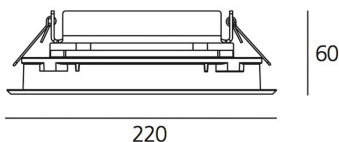

ТЕХНИЧЕСКИЕ ДАННЫЕ ПРОДУКТА

Ego Flat 220S DL 38° 4000K Steel

ДИЗАЙН:

Artemide
2011

МАТЕРИАЛЫ:

ОПИСАНИЕ:

Light fixture with high-performance LED light sources. Ceiling installation. Two different housing depths. Round and square version in five sizes. Consists of body, frame, black silkscreened tempered glass, fixing springs. Body in EN AB44100 aluminium, silicone gaskets. Frame in aluminium or stainless steel AISI 316. Black silkscreened tempered glass, 8mm-thick. Fixing springs in harmonic iron. Power connection to the mains by means of a H05RN-r cabl and IP68 electrical terminal board, supplied with the fixture. Glass surface temperature lower than 40°C. Fixed optics. PMMA lenses in 3 different versions of beams. White monochromatic LEDs available in 2 colour temperatures Warm = 3000K Neutral = 4000K Painted die-cast aluminium with 3-stage outdoortreatment: nanotechnologies, anti-oxidant primer, polyester paint. Technical features of light fixtures in compliance with EN60598-1 and part 2-13. IP Rating IP65. Insulation class III. Installation must be carried out by specialized personnel. Carefully follow the instructions.

ТЕХНИЧЕСКИЕ ДАННЫЕ

ХАРАКТЕРИСТИКИ

Наименование продукции: Ego Flat 220S DL 38°
4000K Steel
Код: T42016WFLN00
Цвет: Steel
Серии: Nord Light, Outdoor

РАЗМЕРЫ

Длина базы: cm 22
Ширина базы: cm 22
Глубина встройки: cm 6
Форма отверстия: Квадратная форма
Ударопрочность: IK10

РАЗМЕРЫ

ЛАМПЫ ВКЛЮЧЕНЫ В КОМПЛЕКТ

Категория: LED
Ватт: 16W
Мощность (каждый): 1,77W
Световой поток (lm): 1011lm
Количество: 1 x 9
Типология: 1
Цветовая температура (K): 4000K
Класс: A

ЦВЕТ

LUMINAIR

ПРА: Electronic ballast supplied separately
Watt: 16W