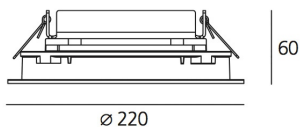

ТЕХНИЧЕСКИЕ ДАННЫЕ ПРОДУКТА

Ego 220R Flat DL 6°x54° 4000K

**ДИЗАЙН:**

Artemide
2011

МАТЕРИАЛЫ:**ОПИСАНИЕ:**

Light fixture with high-performance LED light sources. Ceiling installation. Two different housing depths. Round and square version in five sizes. Consists of body, frame, black silkscreened tempered glass, fixing springs. Body in EN AB44100 aluminium, silicone gaskets. Frame in aluminium or stainless steel AISI 316. Black silkscreened tempered glass, 8mm-thick. Fixing springs in harmonic iron. Power connection to the mains by means of a H05RN-r cabl and IP68 electrical terminal board, supplied with the fixture. Glass surface temperature lower than 40°C. Fixed optics. PMMA lenses in 3 different versions of beams. White monochromatic LEDs available in 2 colour temperatures Warm = 3000K Neutral = 4000K Painted die-cast aluminium with 3-stage outdoortreatment: nanotechnologies, anti-oxidant primer, polyester paint. Technical features of light fixtures in compliance with EN60598-1 and part 2-13. IP Rating IP65. Insulation class III. Installation must be carried out by specialized personnel. Carefully follow the instructions.

Flood opticWide luminous flow suitable for lighting large areas.

ВЫБРАТЬ**КОД ПРОДУКТА**

T42019ELPTN00

Вид светового потока**ТЕХНИЧЕСКИЕ ДАННЫЕ****ХАРАКТЕРИСТИКИ**

Наименование продукции: Ego 220R Flat DL 6°x54°
4000K
Код: T42019ELPTN00
Цвет: Aluminium
Серии: Outdoor

РАЗМЕРЫ

Диаметр: cm 22
Диаметр отверстия: cm 20.3
Глубина встройки: cm 6
Форма отверстия: Круглая форма
Ударопрочность: IK10

РАЗМЕРЫ**ЛАМПЫ ВКЛЮЧЕНЫ В КОМПЛЕКТ**

Категория: LED
Ватт: 16W
Мощность (каждый): 1,77W
Световой поток (lm): 1011lm
Количество: 1 x 9
Типология: 1
Цветовая температура (K): 4000K
Класс: A