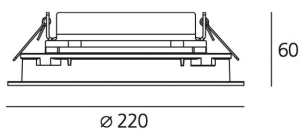

ТЕХНИЧЕСКИЕ ДАННЫЕ ПРОДУКТА

Ego 220R Flat DL 6°x54° 3000K

ДИЗАЙН:

Artemide
2011

МАТЕРИАЛЫ:

ОПИСАНИЕ:

Light fixture with high-performance LED light sources. Ceiling installation. Two different housing depths. Round and square version in five sizes. Consists of body, frame, black silkscreened tempered glass, fixing springs. Body in EN AB44100 aluminium, silicone gaskets. Frame in aluminium or stainless steel AISI 316. Black silkscreened tempered glass, 8mm-thick. Fixing springs in harmonic iron. Power connection to the mains by means of a H05RN-r cabl and IP68 electrical terminal board, supplied with the fixture. Glass surface temperature lower than 40°C. Fixed optics. PMMA lenses in 3 different versions of beams. White monochromatic LEDs available in 2 colour temperatures Warm = 3000K Neutral = 4000K Painted die-cast aluminium with 3-stage outdoortreatment: nanotechnologies, anti-oxidant primer, polyester paint. Technical features of light fixtures in compliance with EN60598-1 and part 2-13. IP Rating IP65. Insulation class III. Installation must be carried out by specialized personnel. Carefully follow the instructions.

ТЕХНИЧЕСКИЕ ДАННЫЕ

ХАРАКТЕРИСТИКИ

Наименование продукции: Ego 220R Flat DL 6°x54°
3000K
Код: T42019ELPTW00
Цвет: Aluminium
Серии: Outdoor

РАЗМЕРЫ

Диаметр: cm 22
Диаметр отверстия: cm 20.3
Глубина встройки: cm 6
Форма отверстия: Круглая форма
Ударопрочность: IK10

РАЗМЕРЫ

ЛАМПЫ ВКЛЮЧЕНЫ В КОМПЛЕКТ

Категория: LED
Ватт: 14W
Световой поток (lm): 884lm
Типология: 1
Цветовая температура (K): 3000K
Класс: A

ЦВЕТ

LUMINAIR

ПРА: alimentazione elettronica
fornita a parte
Watt: 14W