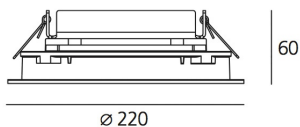

### Ego 220R Flat DL 4° 4000K

**ДИЗАЙН:**

Artemide  
2011

**МАТЕРИАЛЫ:****ОПИСАНИЕ:**

Light fixture with high-performance LED light sources. Ceiling installation. Two different housing depths. Round and square version in five sizes. Consists of body, frame, black silkscreened tempered glass, fixing springs. Body in EN AB44100 aluminium, silicone gaskets. Frame in aluminium or stainless steel AISI 316. Black silkscreened tempered glass, 8mm-thick. Fixing springs in harmonic iron. Power connection to the mains by means of a H05RN-r cabl and IP68 electrical terminal board, supplied with the fixture. Glass surface temperature lower than 40°C. Fixed optics. PMMA lenses in 3 different versions of beams. White monochromatic LEDs available in 2 colour temperatures Warm = 3000K Neutral = 4000K Painted die-cast aluminium with 3-stage outdoortreatment: nanotechnologies, anti-oxidant primer, polyester paint. Technical features of light fixtures in compliance with EN60598-1 and part 2-13. IP Rating IP65. Insulation class III. Installation must be carried out by specialized personnel. Carefully follow the instructions.

**РАЗМЕРЫ**

Диаметр: cm 22  
Диаметр отверстия: cm 20.3  
Глубина встройки: cm 6  
Форма отверстия: Круглая форма  
Ударопрочность: IK10

**РАЗМЕРЫ****ЛАМПЫ ВКЛЮЧЕНЫ В КОМПЛЕКТ**

Категория: LED  
Ватт: 16W  
Мощность (каждый): 1,77W  
Световой поток (lm): 1011lm  
Количество: 1 x 9  
Типология: 1  
Цветовая температура (K): 4000K  
Класс: A