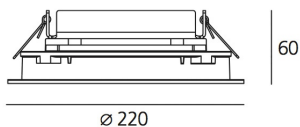

### Ego 220R Flat DL 4° 3000K

**ДИЗАЙН:**

Artemide  
2011

**МАТЕРИАЛЫ:****ОПИСАНИЕ:**

Light fixture with high-performance LED light sources. Ceiling installation. Two different housing depths. Round and square version in five sizes. Consists of body, frame, black silkscreened tempered glass, fixing springs. Body in EN AB44100 aluminium, silicone gaskets. Frame in aluminium or stainless steel AISI 316. Black silkscreened tempered glass, 8mm-thick. Fixing springs in harmonic iron. Power connection to the mains by means of a H05RN-r cabl and IP68 electrical terminal board, supplied with the fixture. Glass surface temperature lower than 40°C. Fixed optics. PMMA lenses in 3 different versions of beams. White monochromatic LEDs available in 2 colour temperatures Warm = 3000K Neutral = 4000K Painted die-cast aluminium with 3-stage outdoortreatment: nanotechnologies, anti-oxidant primer, polyester paint. Technical features of light fixtures in compliance with EN60598-1 and part 2-13. IP Rating IP65. Insulation class III. Installation must be carried out by specialized personnel. Carefully follow the instructions.

**РАЗМЕРЫ**

Диаметр: cm 22  
Диаметр отверстия: cm 20.3  
Глубина встройки: cm 6  
Форма отверстия: Круглая форма  
Ударопрочность: IK10

**РАЗМЕРЫ****ЛАМПЫ ВКЛЮЧЕНЫ В КОМПЛЕКТ**

Категория: LED  
Ватт: 16W  
Мощность (каждый): 1,77W  
Световой поток (lm): 884lm  
Количество: 1 x 9  
Типология: 1  
Цветовая температура (K): 3000K  
Класс: A