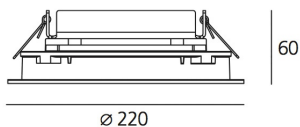

### Ego 220R Flat DL 38° 4000K

**ДИЗАЙН:**

Artemide  
2011

**МАТЕРИАЛЫ:****ОПИСАНИЕ:**

Light fixture with high-performance LED light sources. Ceiling installation. Two different housing depths. Round and square version in five sizes. Consists of body, frame, black silkscreened tempered glass, fixing springs. Body in EN AB44100 aluminium, silicone gaskets. Frame in aluminium or stainless steel AISI 316. Black silkscreened tempered glass, 8mm-thick. Fixing springs in harmonic iron. Power connection to the mains by means of a H05RN-r cabl and IP68 electrical terminal board, supplied with the fixture. Glass surface temperature lower than 40°C. Fixed optics. PMMA lenses in 3 different versions of beams. White monochromatic LEDs available in 2 colour temperatures Warm = 3000K Neutral = 4000K Painted die-cast aluminium with 3-stage outdoortreatment: nanotechnologies, anti-oxidant primer, polyester paint. Technical features of light fixtures in compliance with EN60598-1 and part 2-13. IP Rating IP65. Insulation class III. Installation must be carried out by specialized personnel. Carefully follow the instructions.

**РАЗМЕРЫ**

Диаметр: cm 22  
Диаметр отверстия: cm 20.3  
Глубина встройки: cm 6  
Форма отверстия: Круглая форма  
Ударопрочность: IK10

**РАЗМЕРЫ****ЛАМПЫ ВКЛЮЧЕНЫ В КОМПЛЕКТ**

Категория: LED  
Ватт: 14W  
Световой поток (lm): 1011lm  
Типология: 1  
Цветовая температура (K): 4000K  
Класс: A