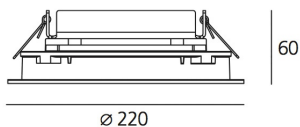

ТЕХНИЧЕСКИЕ ДАННЫЕ ПРОДУКТА

Ego 220R Flat DL 38° 3000K

**ДИЗАЙН:**

Artemide
2011

МАТЕРИАЛЫ:**ОПИСАНИЕ:**

Light fixture with high-performance LED light sources. Ceiling installation. Two different housing depths. Round and square version in five sizes. Consists of body, frame, black silkscreened tempered glass, fixing springs. Body in EN AB44100 aluminium, silicone gaskets. Frame in aluminium or stainless steel AISI 316. Black silkscreened tempered glass, 8mm-thick. Fixing springs in harmonic iron. Power connection to the mains by means of a H05RN-r cabl and IP68 electrical terminal board, supplied with the fixture. Glass surface temperature lower than 40°C. Fixed optics. PMMA lenses in 3 different versions of beams. White monochromatic LEDs available in 2 colour temperatures Warm = 3000K Neutral = 4000K Painted die-cast aluminium with 3-stage outdoortreatment: nanotechnologies, anti-oxidant primer, polyester paint. Technical features of light fixtures in compliance with EN60598-1 and part 2-13. IP Rating IP65. Insulation class III. Installation must be carried out by specialized personnel. Carefully follow the instructions.

Flood opticWide luminous flow suitable for lighting large areas.

ВЫБРАТЬ**КОД ПРОДУКТА**

T42019WFLW00

Вид светового потока**ТЕХНИЧЕСКИЕ ДАННЫЕ****ХАРАКТЕРИСТИКИ**

Наименование продукции: Ego 220R Flat DL 38°
3000K
Код: T42019WFLW00
Цвет: Aluminium
Серии: Outdoor

РАЗМЕРЫ

Диаметр: cm 22
Диаметр отверстия: cm 20.3
Глубина встройки: cm 6
Форма отверстия: Круглая форма
Ударопрочность: IK10

РАЗМЕРЫ**ЛАМПЫ ВКЛЮЧЕНЫ В КОМПЛЕКТ**

Категория: LED
Ватт: 16W
Мощность (каждый): 1,77W
Световой поток (lm): 884lm
Количество: 1 x 9
Типология: 1
Цветовая температура (K): 3000K
Класс: A