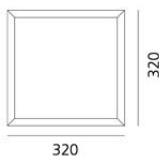

РАЗМЕРЫ

ЦВЕТ

ЛАМПЫ ВКЛЮЧЕНЫ В КОМПЛЕКТ

Категория: LED
Ватт: 26W
Световой поток (lm): 3000lm
Типология: 1
Цветовая температура (K): 3000K
Класс: A

LUMINAIR

Watt: 23W