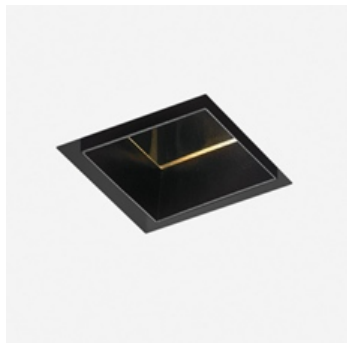

### Hide S1 - 3000K - White

#### ОПИСАНИЕ:

Light fixture with high-performance LED light sources. Ceiling installation. Consist of housing, body, frame. Housing in extruded aluminium (available separately). Body in extruded aluminium. Frame in injection-mould of plastic, painted. White monochromatic LEDs available in 2 colour temperatures: Warm = 3000K Neutral = 4000K Electrical connection to driver by means of a 2-wire FEP-FEP cable. Remote driver. IP Rating IP20. Insulation class III. Technical features of light fixtures in compliance with EN60598-1. Installation must be carried out by specialised personnel. Carefully follow the instructions.

##### ХАРАКТЕРИСТИКИ

Наименование продукции: Hide S1 - 3000K - White  
Код: NL1735010K006  
Цвет: White  
Серии: Architectural