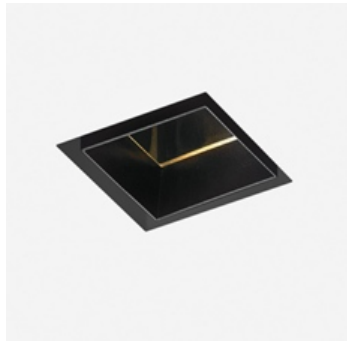

### Hide S2 - 3000K - Black

#### ОПИСАНИЕ:

Light fixture with high-performance LED light sources. Ceiling installation. Consist of housing, body, frame. Housing in extruded aluminium (available separately). Body in extruded aluminium. Frame in injection-mould of plastic, painted. White monochromatic LEDs available in 2 colour temperatures: Warm = 3000K Neutral = 4000K Electrical connection to driver by means of a 2-wire FEP-FEP cable. Remote driver. IP Rating IP20. Insulation class III. Technical features of light fixtures in compliance with EN60598-1. Installation must be carried out by specialised personnel. Carefully follow the instructions.