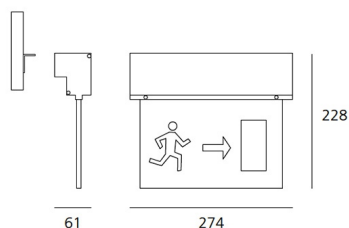

ТЕХНИЧЕСКИЕ ДАННЫЕ ПРОДУКТА

Leb - Wall - Signalling

ДИЗАЙН:

Artemide
2012

МАТЕРИАЛЫ:

ОПИСАНИЕ:

Light fixture with high-performance LED light sources. Wall or ceiling installation. Consist of: body, polycarbonate screen, plate for emergency battery pack. Body in aluminium. Polycarbonate screen, 8mm-thick, with customizable serigrsphy. Plate for battery pack in aluminium (emergency version only). Integrated driver. Can operate in signaling mode or emergency mode (always on or emergency only). Integrated Emergency battery pack integrated, 3-hours duration (emergency version). IP Rating IP40. Insulation class I. Technical features of light fixtures in compliance with EN60598-1. Installation must be carried out by specialized personnel. Carefully follow the instructions.

Наименование продукции: Leb - Wall - Signalling
Код: NL3200550W0
Серии: Architectural

РАЗМЕРЫ

Длина: cm 27.4
Ширина: cm 6.1
Высота: cm 22.8
Вес: kg 0.7

РАЗМЕРЫ

ЛАМПЫ ВКЛЮЧЕНЫ В КОМПЛЕКТ

LED Категория: LED
Ватт: 2W
Типология: 1
Цветовая температура (К): 5000K