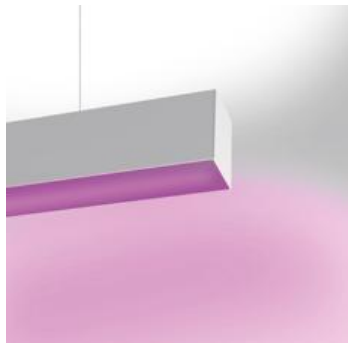

ТЕХНИЧЕСКИЕ ДАННЫЕ ПРОДУКТА

Nothing86 SA Suspension Led RGB 21W Diff - Direct Emission - White

ДИЗАЙН:

Ernesto Gismondi

МАТЕРИАЛЫ:

Extruded Aluminium

ОПИСАНИЕ:

A versatile modular lighting system for linear diffused or dark light emission and freely configurable accent lighting. Composed of structural modules in extruded aluminium, prewired gear plates and optics systems. 3 types of installation: recessed, surface mounting and suspended. Structural modules available in 12 different lengths of up to 4736mm, specially designed to allow the lighting designer to alternate as freely as possible different light sources. The lighting sequence can also evolve over time to meet new arrangements, as long as it remains compatible with the initial total length installed. Linear fluorescent, led and metal halide technologies can be freely alternated. Prewired gear plates with quick-connectors, with direct fluorescent or LED lighting equipment, and indirect fluorescent illumination. 2 options of fluorescent diffused lighting available: T16-seamless lamps or conventional T16 lamps with overlapping arrangement for uninterrupted light lines without dark spots. 2 LED equipment options: monochromatic with warm white or neutral white emission, and RGB. Angular configurations possible by means of junction angles on the same plane or on 2 perpendicular planes (on request). Simple installations can be managed with "all-in-one" fixtures (nothing 86Stand-Alone) already pre-configured and fully accessorized. Complies with standard EN60598-1 and other specific standards.

Luminaire comes complete with power supply and DALI control unit .

ВЫБРАТЬ

LED

White

КОД ПРОДУКТА

M228120

Вид светового потока

20

Dimmable

ТЕХНИЧЕСКИЕ ДАННЫЕ

ХАРАКТЕРИСТИКИ

Наименование продукции: Nothing86 SA Suspension Led RGB 21W Diff - Direct Emission - White
Код: M228120
Цвет: White
Материал: Extruded Aluminium
Сери: Architectural
Окружающая среда: Внутреннее

РАЗМЕРЫ

РАЗМЕРЫ

Длина: cm 118
Ширина: cm 9.2
Высота: cm 12.5
Максимальная высота от потолка: cm 200
тест раскаленной проволокой: 850 °

ЦВЕТ

ЛАМПЫ ВКЛЮЧЕНЫ В КОМПЛЕКТ

Категория: LED
Ватт: 21W
Световой поток (lm): RGB
Типология: 1
Класс: A

LUMINAIR

ПРА: Electronic Integrated
Наличие трансформатора: with DALI control
Watt: 21W
Напряжение: 220V-240V