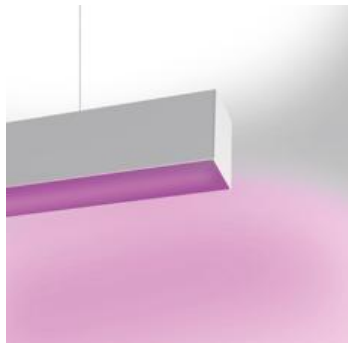

ТЕХНИЧЕСКИЕ ДАННЫЕ ПРОДУКТА

Nothing86System SA Suspension Led RGB 18W Diff - Direct Emission - Anodized

ДИЗАЙН:

Ernesto Gismondi

МАТЕРИАЛЫ:

Extruded Aluminium

ОПИСАНИЕ:

A versatile modular lighting system for linear diffused or dark light emission and freely configurable accent lighting. Composed of structural modules in extruded aluminium, prewired gear plates and optics systems. 3 types of installation: recessed, surface mounting and suspended. Structural modules available in 12 different lengths of up to 4736mm, specially designed to allow the lighting designer to alternate as freely as possible different light sources. The lighting sequence can also evolve over time to meet new arrangements, as long as it remains compatible with the initial total length installed. Linear fluorescent, led and metal halide technologies can be freely alternated. Prewired gear plates with quick-connectors, with direct fluorescent or LED lighting equipment, and indirect fluorescent illumination. 2 options of fluorescent diffused lighting available: T16-seamless lamps or conventional T16 lamps with overlapping arrangement for uninterrupted light lines without dark spots. 2 LED equipment options: monochromatic with warm white or neutral white emission, and RGB. Angular configurations possible by means of junction angles on the same plane or on 2 perpendicular planes (on request). Simple installations can be managed with "all-in-one" fixtures (nothing 86Stand-Alone) already pre-configured and fully accessorized. Complies with standard EN60598-1 and other specific standards.

Dimmable

ТЕХНИЧЕСКИЕ ДАННЫЕ

ХАРАКТЕРИСТИКИ

Наименование продукции: Nothing86System SA
Suspension Led RGB 18W
Diff - Direct Emission -
Anodized
Код: M228160
Цвет: Anodized
Материал: Extruded Aluminium
Серии: Architectural
Окружающая среда: Внутреннее