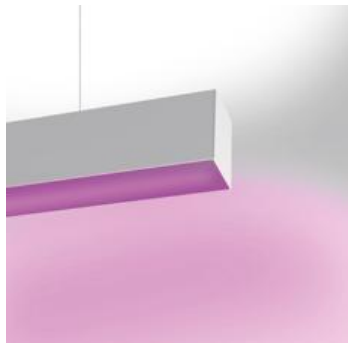

ТЕХНИЧЕСКИЕ ДАННЫЕ ПРОДУКТА

Nothing86System SA Suspension Led RGB 36W Diff - Direct Emission - White

ДИЗАЙН:

Ernesto Gismondi

МАТЕРИАЛЫ:

Extruded Aluminium

ОПИСАНИЕ:

A versatile modular lighting system for linear diffused or dark light emission and freely configurable accent lighting. Composed of structural modules in extruded aluminium, prewired gear plates and optics systems. 3 types of installation: recessed, surface mounting and suspended. Structural modules available in 12 different lengths of up to 4736mm, specially designed to allow the lighting designer to alternate as freely as possible different light sources. The lighting sequence can also evolve over time to meet new arrangements, as long as it remains compatible with the initial total length installed. Linear fluorescent, led and metal halide technologies can be freely alternated. Prewired gear plates with quick-connectors, with direct fluorescent or LED lighting equipment, and indirect fluorescent illumination. 2 options of fluorescent diffused lighting available: T16-seamless lamps or conventional T16 lamps with overlapping arrangement for uninterrupted light lines without dark spots. 2 LED equipment options: monochromatic with warm white or neutral white emission, and RGB. Angular configurations possible by means of junction angles on the same plane or on 2 perpendicular planes (on request). Simple installations can be managed with "all-in-one" fixtures (nothing 86Stand-Alone) already pre-configured and fully accessorized. Complies with standard EN60598-1 and other specific standards.

Dimmable

ТЕХНИЧЕСКИЕ ДАННЫЕ

ХАРАКТЕРИСТИКИ

Наименование продукции: Nothing86System SA
Suspension Led RGB 36W
Diff - Direct Emission -
White
Код: M228220
Цвет: White
Материал: Extruded Aluminium
Серии: Architectural
Окружающая среда: Внутреннее