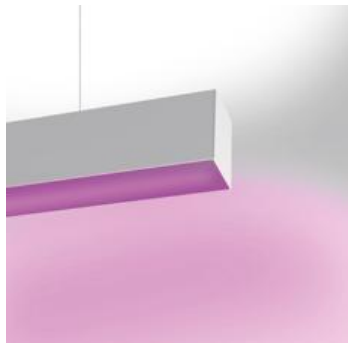

Nothing86 SA Suspension Led RGB 42W Diff - Direct Emission - Anodized

ДИЗАЙН:

Ernesto Gismondi

МАТЕРИАЛЫ:

Extruded Aluminium

ОПИСАНИЕ:

A versatile modular lighting system for linear diffused or dark light emission and freely configurable accent lighting. Composed of structural modules in extruded aluminium, prewired gear plates and optics systems. 3 types of installation: recessed, surface mounting and suspended. Structural modules available in 12 different lengths of up to 4736mm, specially designed to allow the lighting designer to alternate as freely as possible different light sources. The lighting sequence can also evolve over time to meet new arrangements, as long as it remains compatible with the initial total length installed. Linear fluorescent, led and metal halide technologies can be freely alternated. Prewired gear plates with quick-connectors, with direct fluorescent or LED lighting equipment, and indirect fluorescent illumination. 2 options of fluorescent diffused lighting available: T16-seamless lamps or conventional T16 lamps with overlapping arrangement for uninterrupted light lines without dark spots. 2 LED equipment options: monochromatic with warm white or neutral white emission, and RGB. Angular configurations possible by means of junction angles on the same plane or on 2 perpendicular planes (on request). Simple installations can be managed with "all-in-one" fixtures (nothing 86Stand-Alone) already pre-configured and fully accessorized. Complies with standard EN60598-1 and other specific standards.

Dimmable

ТЕХНИЧЕСКИЕ ДАННЫЕ

ХАРАКТЕРИСТИКИ

Наименование продукции:	Nothing86 SA Suspension Led RGB 42W Diff - Direct Emission - Anodized
Код:	M228260
Цвет:	Anodized
Материал:	Extruded Aluminium
Серии:	Architectural
Окружающая среда:	Внутреннее