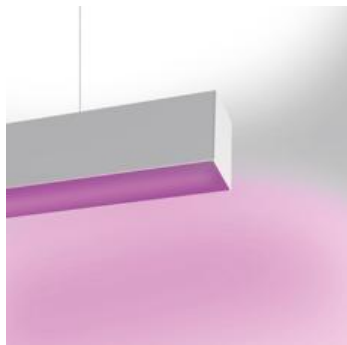

ТЕХНИЧЕСКИЕ ДАННЫЕ ПРОДУКТА

Nothing86System SA Suspension Led RGB 18W Diff - Direct+indirect Emission - White

ДИЗАЙН:

Ernesto Gismondi

МАТЕРИАЛЫ:

Extruded Aluminium

ОПИСАНИЕ:

A versatile modular lighting system for linear diffused or dark light emission and freely configurable accent lighting. Composed of structural modules in extruded aluminium, prewired gear plates and optics systems. 3 types of installation: recessed, surface mounting and suspended. Structural modules available in 12 different lengths of up to 4736mm, specially designed to allow the lighting designer to alternate as freely as possible different light sources. The lighting sequence can also evolve over time to meet new arrangements, as long as it remains compatible with the initial total length installed. Linear fluorescent, led and metal halide technologies can be freely alternated. Prewired gear plates with quick-connectors, with direct fluorescent or LED lighting equipment, and indirect fluorescent illumination. 2 options of fluorescent diffused lighting available: T16-seamless lamps or conventional T16 lamps with overlapping arrangement for uninterrupted light lines without dark spots. 2 LED equipment options: monochromatic with warm white or neutral white emission, and RGB. Angular configurations possible by means of junction angles on the same plane or on 2 perpendicular planes (on request). Simple installations can be managed with "all-in-one" fixtures (nothing 86Stand-Alone) already pre-configured and fully accessorized. Complies with standard EN60598-1 and other specific standards.

Luminaire comes complete with power supply and DALI control unit. Indirect emission is not dimmable. Upper dust-protection polycarbonate screen is included.

ВЫБРАТЬ

FLUO LED

White

КОД ПРОДУКТА

M228320

Вид светового потока