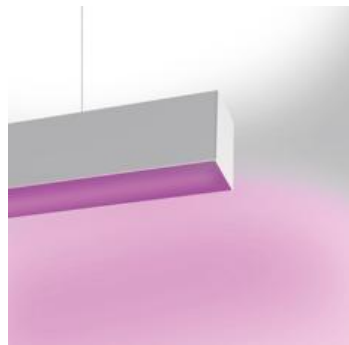

ТЕХНИЧЕСКИЕ ДАННЫЕ ПРОДУКТА

Nothing86 SA Suspension Led RGB 21W + 1x39W Diff - Direct+indirect Emission - Anodized

ДИЗАЙН:

Ernesto Gismondi

МАТЕРИАЛЫ:

Extruded Aluminium

ОПИСАНИЕ:

A versatile modular lighting system for linear diffused or dark light emission and freely configurable accent lighting. Composed of structural modules in extruded aluminium, prewired gear plates and optics systems. 3 types of installation: recessed, surface mounting and suspended. Structural modules available in 12 different lengths of up to 4736mm, specially designed to allow the lighting designer to alternate as freely as possible different light sources. The lighting sequence can also evolve over time to meet new arrangements, as long as it remains compatible with the initial total length installed. Linear fluorescent, led and metal halide technologies can be freely alternated. Prewired gear plates with quick-connectors, with direct fluorescent or LED lighting equipment, and indirect fluorescent illumination. 2 options of fluorescent diffused lighting available: T16-seamless lamps or conventional T16 lamps with overlapping arrangement for uninterrupted light lines without dark spots. 2 LED equipment options: monochromatic with warm white or neutral white emission, and RGB. Angular configurations possible by means of junction angles on the same plane or on 2 perpendicular planes (on request). Simple installations can be managed with "all-in-one" fixtures (nothing 86Stand-Alone) already pre-configured and fully accessorized. Complies with standard EN60598-1 and other specific standards.

Luminaire comes complete with power supply and DALI control unit. Indirect emission is not dimmable. Upper dust-protection polycarbonate screen is included.

ВЫБРАТЬ

FLUO LED

Anodized

КОД ПРОДУКТА

M228360

Вид светового потока