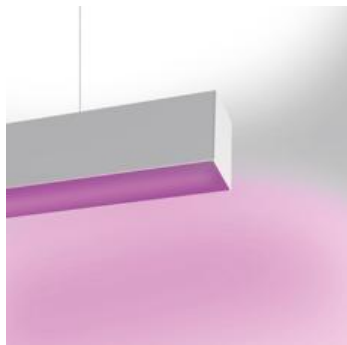

ТЕХНИЧЕСКИЕ ДАННЫЕ ПРОДУКТА

Nothing86System SA Suspension Led RGB 36W Diff - Direct+indirect Emission - White

ДИЗАЙН:

Ernesto Gismondi

МАТЕРИАЛЫ:

Extruded Aluminium

ОПИСАНИЕ:

A versatile modular lighting system for linear diffused or dark light emission and freely configurable accent lighting. Composed of structural modules in extruded aluminium, prewired gear plates and optics systems. 3 types of installation: recessed, surface mounting and suspended. Structural modules available in 12 different lengths of up to 4736mm, specially designed to allow the lighting designer to alternate as freely as possible different light sources. The lighting sequence can also evolve over time to meet new arrangements, as long as it remains compatible with the initial total length installed. Linear fluorescent, led and metal halide technologies can be freely alternated. Prewired gear plates with quick-connectors, with direct fluorescent or LED lighting equipment, and indirect fluorescent illumination. 2 options of fluorescent diffused lighting available: T16-seamless lamps or conventional T16 lamps with overlapping arrangement for uninterrupted light lines without dark spots. 2 LED equipment options: monochromatic with warm white or neutral white emission, and RGB. Angular configurations possible by means of junction angles on the same plane or on 2 perpendicular planes (on request). Simple installations can be managed with "all-in-one" fixtures (nothing 86Stand-Alone) already pre-configured and fully accessorized. Complies with standard EN60598-1 and other specific standards.

Luminaire comes complete with power supply and DALI control unit. Indirect emission is not dimmable. Upper dust-protection polycarbonate screen is included.

ВЫБРАТЬ

FLUO LED

White

КОД ПРОДУКТА

M228420

Вид светового потока