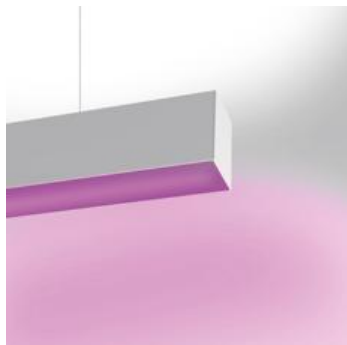

ТЕХНИЧЕСКИЕ ДАННЫЕ ПРОДУКТА

Nothing86 SA Suspension Led RGB 42W + 1x39W Diff - Direct+indirect Emission - Anodized

ДИЗАЙН:

Ernesto Gismondi

МАТЕРИАЛЫ:

Extruded Aluminium

ОПИСАНИЕ:

A versatile modular lighting system for linear diffused or dark light emission and freely configurable accent lighting. Composed of structural modules in extruded aluminium, prewired gear plates and optics systems. 3 types of installation: recessed, surface mounting and suspended. Structural modules available in 12 different lengths of up to 4736mm, specially designed to allow the lighting designer to alternate as freely as possible different light sources. The lighting sequence can also evolve over time to meet new arrangements, as long as it remains compatible with the initial total length installed. Linear fluorescent, led and metal halide technologies can be freely alternated. Prewired gear plates with quick-connectors, with direct fluorescent or LED lighting equipment, and indirect fluorescent illumination. 2 options of fluorescent diffused lighting available: T16-seamless lamps or conventional T16 lamps with overlapping arrangement for uninterrupted light lines without dark spots. 2 LED equipment options: monochromatic with warm white or neutral white emission, and RGB. Angular configurations possible by means of junction angles on the same plane or on 2 perpendicular planes (on request). Simple installations can be managed with "all-in-one" fixtures (nothing 86Stand-Alone) already pre-configured and fully accessorized. Complies with standard EN60598-1 and other specific standards.

РАЗМЕРЫ

РАЗМЕРЫ

Длина:	cm 237
Ширина:	cm 9,2
Высота:	cm 12,5
Максимальная высота от потолка:	cm 200
тест раскаленной проволокой:	650 °

ЦВЕТ

ЛАМПЫ ВКЛЮЧЕНЫ В КОМПЛЕКТ

Категория:	LED
Ватт:	42W
Световой поток (lm):	RGB
Типология:	1
Цветовая температура (K):	i
Класс:	A