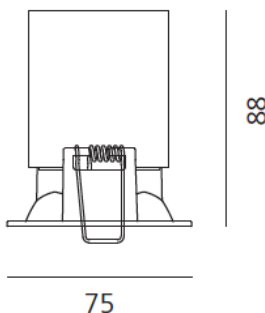

ТЕХНИЧЕСКИЕ ДАННЫЕ ПРОДУКТА

Parabola80_square_12W_52°_3000K_Silver

ДИЗАЙН:

Artemide
2010

МАТЕРИАЛЫ:

Aluminium

ОПИСАНИЕ:

•Light fixture with high-performance LED light sources. Ceiling installation. Composed by: frame, body, lens, fixing springs. Frame in injection mould of aluminium. Heat sink body in extruded aluminium. Lens in polycarbonate with 3 different versions of beam. Fixing springs in harmonic steel. White monochromatic LEDs available in 3 colour temperatures: Warm = 3000K Neutral = 4000K Electrical connection to the driver by means of a FEP-FEP cable and a terminal board. IP Rating IP40. Insulation class III. Technical features of light fixtures in compliance with EN60598-1. Installation must be carried out by specialized personnel. Carefully follow the instructions..

РАЗМЕРЫ

Длина: см 7.5

Ширина: см 7.5

Глубина встройки: см 8.8

Форма отверстия: Квадратная форма

РАЗМЕРЫ

ЦВЕТ

ЛАМПЫ ВКЛЮЧЕНЫ В КОМПЛЕКТ