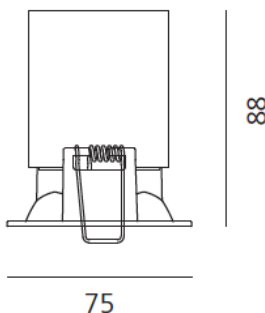

ТЕХНИЧЕСКИЕ ДАННЫЕ ПРОДУКТА

Parabola80_square_12W_52°_3000K_Black

ДИЗАЙН:

Artemide
2010

МАТЕРИАЛЫ:

Aluminium

ОПИСАНИЕ:

•Light fixture with high-performance LED light sources. Ceiling installation. Composed by: frame, body, lens, fixing springs. Frame in injection mould of aluminium. Heat sink body in extruded aluminium. Lens in polycarbonate with 3 different versions of beam. Fixing springs in harmonic steel. White monochromatic LEDs available in 3 colour temperatures: Warm = 3000K Neutral = 4000K Electrical connection to the driver by means of a FEP-FEP cable and a terminal board. IP Rating IP40. Insulation class III. Technical features of light fixtures in compliance with EN60598-1. Installation must be carried out by specialized personnel. Carefully follow the instructions..

РАЗМЕРЫ

Длина: см 7.5

Ширина: см 7.5

Глубина встройки: см 8.8

Форма отверстия: Квадратная форма

РАЗМЕРЫ

ЦВЕТ

ЛАМПЫ ВКЛЮЧЕНЫ В КОМПЛЕКТ