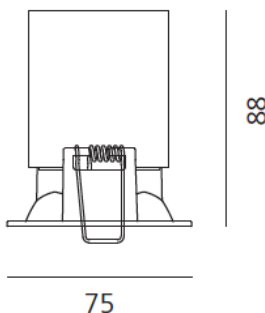

ТЕХНИЧЕСКИЕ ДАННЫЕ ПРОДУКТА

Parabola80_square_12W_52°_3000K_White

ДИЗАЙН:

Artemide
2010

МАТЕРИАЛЫ:

Aluminium

ОПИСАНИЕ:

•Light fixture with high-performance LED light sources. Ceiling installation. Composed by: frame, body, lens, fixing springs. Frame in injection mould of aluminium. Heat sink body in extruded aluminium. Lens in polycarbonate with 3 different versions of beam. Fixing springs in harmonic steel. White monochromatic LEDs available in 3 colour temperatures: Warm = 3000K Neutral = 4000K Electrical connection to the driver by means of a FEP-FEP cable and a terminal board. IP Rating IP40. Insulation class III. Technical features of light fixtures in compliance with EN60598-1. Installation must be carried out by specialized personnel. Carefully follow the instructions..

РАЗМЕРЫ

Длина: см 7.5

Ширина: см 7.5

Глубина встройки: см 8.8

Форма отверстия: Квадратная форма

РАЗМЕРЫ

ЦВЕТ

ЛАМПЫ ВКЛЮЧЕНЫ В КОМПЛЕКТ