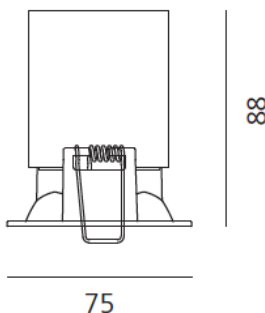

ТЕХНИЧЕСКИЕ ДАННЫЕ ПРОДУКТА

Parabola80_square_12W_52°_4000K_Black

ДИЗАЙН:

Artemide
2010

МАТЕРИАЛЫ:

Aluminium

ОПИСАНИЕ:

•Light fixture with high-performance LED light sources. Ceiling installation. Composed by: frame, body, lens, fixing springs. Frame in injection mould of aluminium. Heat sink body in extruded aluminium. Lens in polycarbonate with 3 different versions of beam. Fixing springs in harmonic steel. White monochromatic LEDs available in 3 colour temperatures: Warm = 3000K Neutral = 4000K Electrical connection to the driver by means of a FEP-FEP cable and a terminal board. IP Rating IP40. Insulation class III. Technical features of light fixtures in compliance with EN60598-1. Installation must be carried out by specialized personnel. Carefully follow the instructions..

РАЗМЕРЫ

Длина: см 7.5

Ширина: см 7.5

Глубина встройки: см 8.8

Форма отверстия: Квадратная форма

РАЗМЕРЫ

ЦВЕТ

ЛАМПЫ ВКЛЮЧЕНЫ В КОМПЛЕКТ