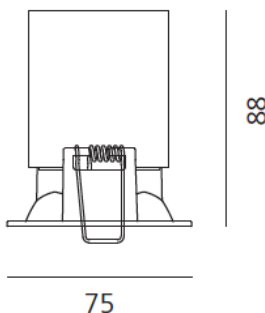

ТЕХНИЧЕСКИЕ ДАННЫЕ ПРОДУКТА

Parabola80_square_12W_52°_4000K_White

ДИЗАЙН:

Artemide
2010

МАТЕРИАЛЫ:

Aluminium

ОПИСАНИЕ:

•Light fixture with high-performance LED light sources. Ceiling installation. Composed by: frame, body, lens, fixing springs. Frame in injection mould of aluminium. Heat sink body in extruded aluminium. Lens in polycarbonate with 3 different versions of beam. Fixing springs in harmonic steel. White monochromatic LEDs available in 3 colour temperatures: Warm = 3000K Neutral = 4000K Electrical connection to the driver by means of a FEP-FEP cable and a terminal board. IP Rating IP40. Insulation class III. Technical features of light fixtures in compliance with EN60598-1. Installation must be carried out by specialized personnel. Carefully follow the instructions..

РАЗМЕРЫ

Длина: см 7.5

Ширина: см 7.5

Глубина встройки: см 8.8

Форма отверстия: Квадратная форма

РАЗМЕРЫ

ЦВЕТ

ЛАМПЫ ВКЛЮЧЕНЫ В КОМПЛЕКТ