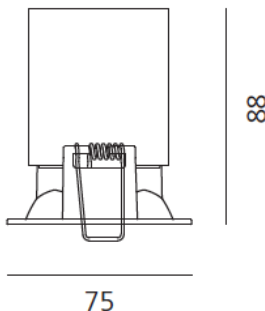

ТЕХНИЧЕСКИЕ ДАННЫЕ ПРОДУКТА

Parabola80_square_12W_52°_2700K_Silver

**ДИЗАЙН:**

Artemide
2010

МАТЕРИАЛЫ:

Aluminium

ОПИСАНИЕ:

•Light fixture with high-performance LED light sources. Ceiling installation. Composed by: frame, body, lens, fixing springs. Frame in injection mould of aluminium. Heat sink body in extruded aluminium. Lens in polycarbonate with 3 different versions of beam. Fixing springs in harmonic steel. White monochromatic LEDs available in 3 colour temperatures: Warm = 3000K Neutral = 4000K Electrical connection to the driver by means of a FEP-FEP cable and a terminal board. IP Rating IP40. Insulation class III. Technical features of light fixtures in compliance with EN60598-1. Installation must be carried out by specialized personnel. Carefully follow the instructions..

РАЗМЕРЫ

Длина: см 7.5

Ширина: см 7.5

Глубина встройки: см 8.8

Форма отверстия: Квадратная форма

РАЗМЕРЫ**ЦВЕТ****ЛАМПЫ ВКЛЮЧЕНЫ В КОМПЛЕКТ**

LED	Категория:	LED COB
	Ватт:	12W
	Световой поток (lm):	990lm
	Типология:	1
	Цветовая температура (K):	2700K
	Класс:	A