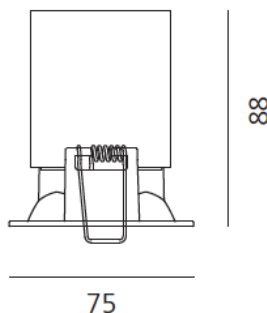

ТЕХНИЧЕСКИЕ ДАННЫЕ ПРОДУКТА

Parabola80_square_12W_52°_2700K_Black

ДИЗАЙН:

Artemide
2010

МАТЕРИАЛЫ:

Aluminium

ОПИСАНИЕ:

•Light fixture with high-performance LED light sources. Ceiling installation. Composed by: frame, body, lens, fixing springs. Frame in injection mould of aluminium. Heat sink body in extruded aluminium. Lens in polycarbonate with 3 different versions of beam. Fixing springs in harmonic steel. White monochromatic LEDs available in 3 colour temperatures: Warm = 3000K Neutral = 4000K Electrical connection to the driver by means of a FEP-FEP cable and a terminal board. IP Rating IP40. Insulation class III. Technical features of light fixtures in compliance with EN60598-1. Installation must be carried out by specialized personnel. Carefully follow the instructions..

РАЗМЕРЫ

Длина: см 7.5

Ширина: см 7.5

Глубина встройки: см 8.8

Форма отверстия: Квадратная форма

РАЗМЕРЫ

ЦВЕТ

ЛАМПЫ ВКЛЮЧЕНЫ В КОМПЛЕКТ