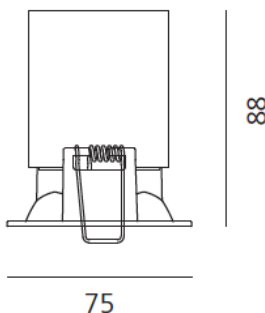

### Parabola80\_square\_12W\_52°\_2700K\_White

**ДИЗАЙН:**

Artemide  
2010

**МАТЕРИАЛЫ:**

Aluminium

**ОПИСАНИЕ:**

•Light fixture with high-performance LED light sources. Ceiling installation. Composed by: frame, body, lens, fixing springs. Frame in injection mould of aluminium. Heat sink body in extruded aluminium. Lens in polycarbonate with 3 different versions of beam. Fixing springs in harmonic steel. White monochromatic LEDs available in 3 colour temperatures: Warm = 3000K Neutral = 4000K Electrical connection to the driver by means of a FEP-FEP cable and a terminal board. IP Rating IP40. Insulation class III. Technical features of light fixtures in compliance with EN60598-1. Installation must be carried out by specialized personnel. Carefully follow the instructions..

**РАЗМЕРЫ**

Длина: см 7.5

Ширина: см 7.5

Глубина встройки: см 8.8

Форма отверстия: Квадратная форма

**РАЗМЕРЫ****ЦВЕТ****ЛАМПЫ ВКЛЮЧЕНЫ В КОМПЛЕКТ**

LED	Категория:	LED COB
	Ватт:	12W
	Световой поток (lm):	990lm
	Типология:	1
	Цветовая температура (K):	2700K
	Класс:	A