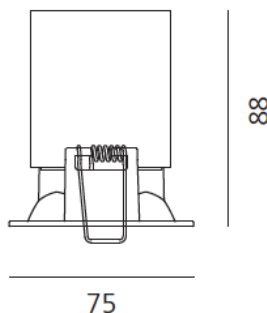

ТЕХНИЧЕСКИЕ ДАННЫЕ ПРОДУКТА

Parabola80_square_12W_64°_3000K_Silver

ДИЗАЙН:

Artemide
2010

МАТЕРИАЛЫ:

Aluminium

ОПИСАНИЕ:

•Light fixture with high-performance LED light sources. Ceiling installation. Composed by: frame, body, lens, fixing springs. Frame in injection mould of aluminium. Heat sink body in extruded aluminium. Lens in polycarbonate with 3 different versions of beam. Fixing springs in harmonic steel. White monochromatic LEDs available in 3 colour temperatures: Warm = 3000K Neutral = 4000K Electrical connection to the driver by means of a FEP-FEP cable and a terminal board. IP Rating IP40. Insulation class III. Technical features of light fixtures in compliance with EN60598-1. Installation must be carried out by specialized personnel. Carefully follow the instructions..

РАЗМЕРЫ

Длина: см 7.5

Ширина: см 7.5

Глубина встройки: см 8.8

Форма отверстия: Квадратная форма

РАЗМЕРЫ

ЦВЕТ

ЛАМПЫ ВКЛЮЧЕНЫ В КОМПЛЕКТ