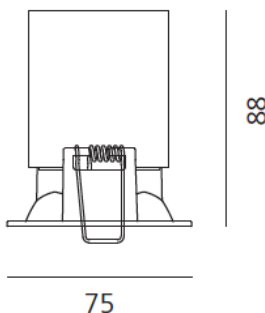

ТЕХНИЧЕСКИЕ ДАННЫЕ ПРОДУКТА

Parabola80_square_12W_64°_3000K_Black

ДИЗАЙН:

Artemide
2010

МАТЕРИАЛЫ:

Aluminium

ОПИСАНИЕ:

•Light fixture with high-performance LED light sources. Ceiling installation. Composed by: frame, body, lens, fixing springs. Frame in injection mould of aluminium. Heat sink body in extruded aluminium. Lens in polycarbonate with 3 different versions of beam. Fixing springs in harmonic steel. White monochromatic LEDs available in 3 colour temperatures: Warm = 3000K Neutral = 4000K Electrical connection to the driver by means of a FEP-FEP cable and a terminal board. IP Rating IP40. Insulation class III. Technical features of light fixtures in compliance with EN60598-1. Installation must be carried out by specialized personnel. Carefully follow the instructions..

РАЗМЕРЫ

Длина: см 7.5

Ширина: см 7.5

Глубина встройки: см 8.8

Форма отверстия: Квадратная форма

РАЗМЕРЫ

ЦВЕТ

ЛАМПЫ ВКЛЮЧЕНЫ В КОМПЛЕКТ