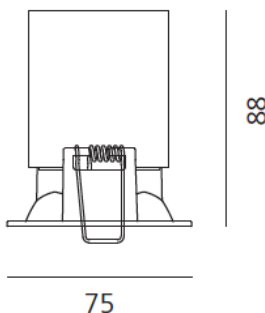

ТЕХНИЧЕСКИЕ ДАННЫЕ ПРОДУКТА

Parabola80_square_12W_64°_4000K_Silver

**ДИЗАЙН:**

Artemide
2010

МАТЕРИАЛЫ:

Aluminium

ОПИСАНИЕ:

•Light fixture with high-performance LED light sources. Ceiling installation. Composed by: frame, body, lens, fixing springs. Frame in injection mould of aluminium. Heat sink body in extruded aluminium. Lens in polycarbonate with 3 different versions of beam. Fixing springs in harmonic steel. White monochromatic LEDs available in 3 colour temperatures: Warm = 3000K Neutral = 4000K Electrical connection to the driver by means of a FEP-FEP cable and a terminal board. IP Rating IP40. Insulation class III. Technical features of light fixtures in compliance with EN60598-1. Installation must be carried out by specialized personnel. Carefully follow the instructions..

РАЗМЕРЫ

Длина: см 7.5

Ширина: см 7.5

Глубина встройки: см 8.8

Форма отверстия: Квадратная форма

РАЗМЕРЫ**ЦВЕТ****ЛАМПЫ ВКЛЮЧЕНЫ В КОМПЛЕКТ**

LED Категория: LED COB
Ватт: 12W
Световой поток (lm): 1391
Типология: 1
Цветовая температура (K): 4000K
Класс: A