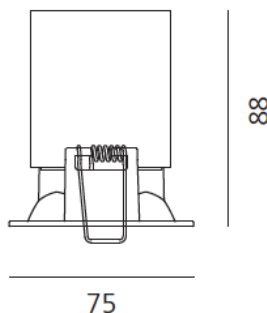

ТЕХНИЧЕСКИЕ ДАННЫЕ ПРОДУКТА

Parabola80_square_12W_64°_4000K_Black

ДИЗАЙН:

Artemide
2010

МАТЕРИАЛЫ:

Aluminium

ОПИСАНИЕ:

•Light fixture with high-performance LED light sources. Ceiling installation. Composed by: frame, body, lens, fixing springs. Frame in injection mould of aluminium. Heat sink body in extruded aluminium. Lens in polycarbonate with 3 different versions of beam. Fixing springs in harmonic steel. White monochromatic LEDs available in 3 colour temperatures: Warm = 3000K Neutral = 4000K Electrical connection to the driver by means of a FEP-FEP cable and a terminal board. IP Rating IP40. Insulation class III. Technical features of light fixtures in compliance with EN60598-1. Installation must be carried out by specialized personnel. Carefully follow the instructions..

РАЗМЕРЫ

Длина: см 7.5

Ширина: см 7.5

Глубина встройки: см 8.8

Форма отверстия: Квадратная форма

РАЗМЕРЫ

ЦВЕТ

ЛАМПЫ ВКЛЮЧЕНЫ В КОМПЛЕКТ