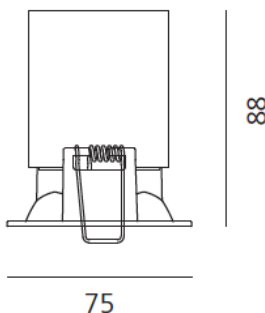

ТЕХНИЧЕСКИЕ ДАННЫЕ ПРОДУКТА

Parabola80_square_12W_64°_4000K_White

ДИЗАЙН:

Artemide
2010

МАТЕРИАЛЫ:

Aluminium

ОПИСАНИЕ:

•Light fixture with high-performance LED light sources. Ceiling installation. Composed by: frame, body, lens, fixing springs. Frame in injection mould of aluminium. Heat sink body in extruded aluminium. Lens in polycarbonate with 3 different versions of beam. Fixing springs in harmonic steel. White monochromatic LEDs available in 3 colour temperatures: Warm = 3000K Neutral = 4000K Electrical connection to the driver by means of a FEP-FEP cable and a terminal board. IP Rating IP40. Insulation class III. Technical features of light fixtures in compliance with EN60598-1. Installation must be carried out by specialized personnel. Carefully follow the instructions..

РАЗМЕРЫ

Длина: см 7.5

Ширина: см 7.5

Глубина встройки: см 8.8

Форма отверстия: Квадратная форма

РАЗМЕРЫ

ЦВЕТ

ЛАМПЫ ВКЛЮЧЕНЫ В КОМПЛЕКТ