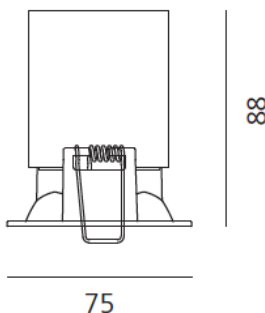

ТЕХНИЧЕСКИЕ ДАННЫЕ ПРОДУКТА

Parabola80_square_12W_64°_2700K_Silver

**ДИЗАЙН:**

Artemide
2010

МАТЕРИАЛЫ:

Aluminium

ОПИСАНИЕ:

•Light fixture with high-performance LED light sources. Ceiling installation. Composed by: frame, body, lens, fixing springs. Frame in injection mould of aluminium. Heat sink body in extruded aluminium. Lens in polycarbonate with 3 different versions of beam. Fixing springs in harmonic steel. White monochromatic LEDs available in 3 colour temperatures: Warm = 3000K Neutral = 4000K Electrical connection to the driver by means of a FEP-FEP cable and a terminal board. IP Rating IP40. Insulation class III. Technical features of light fixtures in compliance with EN60598-1. Installation must be carried out by specialized personnel. Carefully follow the instructions..

РАЗМЕРЫ

Длина: см 7.5

Ширина: см 7.5

Глубина встройки: см 8.8

Форма отверстия: Квадратная форма

РАЗМЕРЫ**ЦВЕТ****ЛАМПЫ ВКЛЮЧЕНЫ В КОМПЛЕКТ**

LED	Категория:	LED COB
	Ватт:	12W
	Световой поток (lm):	990lm
	Типология:	1
	Цветовая температура (K):	2700K
	Класс:	A