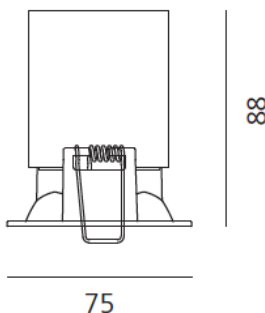

ТЕХНИЧЕСКИЕ ДАННЫЕ ПРОДУКТА

Parabola80_square_12W_64°_2700K_Black

ДИЗАЙН:

Artemide
2010

МАТЕРИАЛЫ:

Aluminium

ОПИСАНИЕ:

•Light fixture with high-performance LED light sources. Ceiling installation. Composed by: frame, body, lens, fixing springs. Frame in injection mould of aluminium. Heat sink body in extruded aluminium. Lens in polycarbonate with 3 different versions of beam. Fixing springs in harmonic steel. White monochromatic LEDs available in 3 colour temperatures: Warm = 3000K Neutral = 4000K Electrical connection to the driver by means of a FEP-FEP cable and a terminal board. IP Rating IP40. Insulation class III. Technical features of light fixtures in compliance with EN60598-1. Installation must be carried out by specialized personnel. Carefully follow the instructions..

РАЗМЕРЫ

Длина: см 7.5

Ширина: см 7.5

Глубина встройки: см 8.8

Форма отверстия: Квадратная форма

РАЗМЕРЫ

ЦВЕТ

ЛАМПЫ ВКЛЮЧЕНЫ В КОМПЛЕКТ