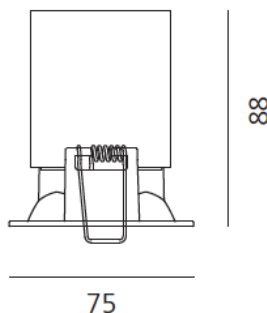

ТЕХНИЧЕСКИЕ ДАННЫЕ ПРОДУКТА

Parabola80_square_12W_64°_2700K_White

**ДИЗАЙН:**

Artemide
2010

МАТЕРИАЛЫ:

Aluminium

ОПИСАНИЕ:

•Light fixture with high-performance LED light sources. Ceiling installation. Composed by: frame, body, lens, fixing springs. Frame in injection mould of aluminium. Heat sink body in extruded aluminium. Lens in polycarbonate with 3 different versions of beam. Fixing springs in harmonic steel. White monochromatic LEDs available in 3 colour temperatures: Warm = 3000K Neutral = 4000K Electrical connection to the driver by means of a FEP-FEP cable and a terminal board. IP Rating IP40. Insulation class III. Technical features of light fixtures in compliance with EN60598-1. Installation must be carried out by specialized personnel. Carefully follow the instructions..

РАЗМЕРЫ

Длина: см 7.5

Ширина: см 7.5

Глубина встройки: см 8.8

Форма отверстия: Квадратная форма

РАЗМЕРЫ**ЦВЕТ****ЛАМПЫ ВКЛЮЧЕНЫ В КОМПЛЕКТ**

LED	Категория:	LED COB
	Ватт:	12W
	Световой поток (lm):	990lm
	Типология:	1
	Цветовая температура (K):	2700K
	Класс:	A