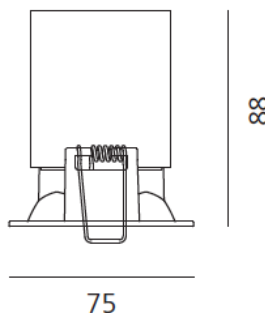

ТЕХНИЧЕСКИЕ ДАННЫЕ ПРОДУКТА

Parabola80_square_12W_76°_3000K_Silver

ДИЗАЙН:

Artemide
2010

МАТЕРИАЛЫ:

Aluminium

ОПИСАНИЕ:

•Light fixture with high-performance LED light sources. Ceiling installation. Composed by: frame, body, lens, fixing springs. Frame in injection mould of aluminium. Heat sink body in extruded aluminium. Lens in polycarbonate with 3 different versions of beam. Fixing springs in harmonic steel. White monochromatic LEDs available in 3 colour temperatures: Warm = 3000K Neutral = 4000K Electrical connection to the driver by means of a FEP-FEP cable and a terminal board. IP Rating IP40. Insulation class III. Technical features of light fixtures in compliance with EN60598-1. Installation must be carried out by specialized personnel. Carefully follow the instructions..

РАЗМЕРЫ

Длина: см 7.5

Ширина: см 7.5

Глубина встройки: см 8.8

Форма отверстия: Квадратная форма

РАЗМЕРЫ

ЦВЕТ

ЛАМПЫ ВКЛЮЧЕНЫ В КОМПЛЕКТ