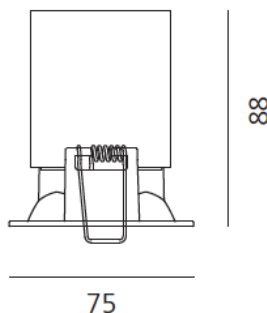

ТЕХНИЧЕСКИЕ ДАННЫЕ ПРОДУКТА

Parabola80_square_12W_76°_3000K_Black

ДИЗАЙН:

Artemide
2010

МАТЕРИАЛЫ:

Aluminium

ОПИСАНИЕ:

•Light fixture with high-performance LED light sources. Ceiling installation. Composed by: frame, body, lens, fixing springs. Frame in injection mould of aluminium. Heat sink body in extruded aluminium. Lens in polycarbonate with 3 different versions of beam. Fixing springs in harmonic steel. White monochromatic LEDs available in 3 colour temperatures: Warm = 3000K Neutral = 4000K Electrical connection to the driver by means of a FEP-FEP cable and a terminal board. IP Rating IP40. Insulation class III. Technical features of light fixtures in compliance with EN60598-1. Installation must be carried out by specialized personnel. Carefully follow the instructions..

РАЗМЕРЫ

Длина: см 7.5

Ширина: см 7.5

Глубина встройки: см 8.8

Форма отверстия: Квадратная форма

РАЗМЕРЫ

ЦВЕТ

ЛАМПЫ ВКЛЮЧЕНЫ В КОМПЛЕКТ