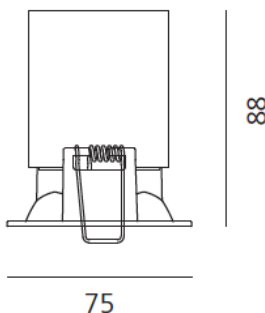

### Parabola80\_square\_12W\_76°\_3000K\_White

**ДИЗАЙН:**

Artemide  
2010

**МАТЕРИАЛЫ:**

Aluminium

**ОПИСАНИЕ:**

•Light fixture with high-performance LED light sources. Ceiling installation. Composed by: frame, body, lens, fixing springs. Frame in injection mould of aluminium. Heat sink body in extruded aluminium. Lens in polycarbonate with 3 different versions of beam. Fixing springs in harmonic steel. White monochromatic LEDs available in 3 colour temperatures: Warm = 3000K Neutral = 4000K Electrical connection to the driver by means of a FEP-FEP cable and a terminal board. IP Rating IP40. Insulation class III. Technical features of light fixtures in compliance with EN60598-1. Installation must be carried out by specialized personnel. Carefully follow the instructions..

**РАЗМЕРЫ**

Длина: см 7.5

Ширина: см 7.5

Глубина встройки: см 8.8

Форма отверстия: Квадратная форма

**РАЗМЕРЫ****ЦВЕТ****ЛАМПЫ ВКЛЮЧЕНЫ В КОМПЛЕКТ**

**LED** Категория: LED COB  
Ватт: 12W  
Световой поток (lm): 1336lm  
Типология: 1  
Цветовая температура (K): 3000K  
Класс: A