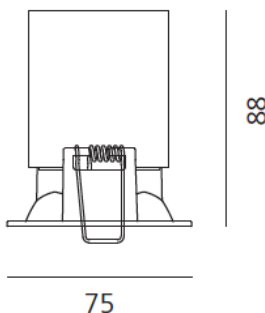

ТЕХНИЧЕСКИЕ ДАННЫЕ ПРОДУКТА

Parabola80_square_12W_76°_4000K_Black

ДИЗАЙН:

Artemide
2010

МАТЕРИАЛЫ:

Aluminium

ОПИСАНИЕ:

•Light fixture with high-performance LED light sources. Ceiling installation. Composed by: frame, body, lens, fixing springs. Frame in injection mould of aluminium. Heat sink body in extruded aluminium. Lens in polycarbonate with 3 different versions of beam. Fixing springs in harmonic steel. White monochromatic LEDs available in 3 colour temperatures: Warm = 3000K Neutral = 4000K Electrical connection to the driver by means of a FEP-FEP cable and a terminal board. IP Rating IP40. Insulation class III. Technical features of light fixtures in compliance with EN60598-1. Installation must be carried out by specialized personnel. Carefully follow the instructions..

РАЗМЕРЫ

Длина: см 7.5

Ширина: см 7.5

Глубина встройки: см 8.8

Форма отверстия: Квадратная форма

РАЗМЕРЫ

ЦВЕТ

ЛАМПЫ ВКЛЮЧЕНЫ В КОМПЛЕКТ