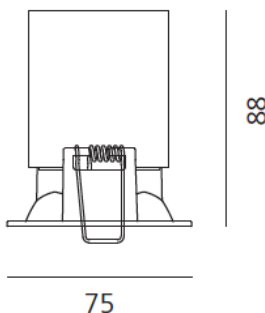

ТЕХНИЧЕСКИЕ ДАННЫЕ ПРОДУКТА

Parabola80_square_12W_76°_4000K_White

**ДИЗАЙН:**

Artemide
2010

МАТЕРИАЛЫ:

Aluminium

ОПИСАНИЕ:

•Light fixture with high-performance LED light sources. Ceiling installation. Composed by: frame, body, lens, fixing springs. Frame in injection mould of aluminium. Heat sink body in extruded aluminium. Lens in polycarbonate with 3 different versions of beam. Fixing springs in harmonic steel. White monochromatic LEDs available in 3 colour temperatures: Warm = 3000K Neutral = 4000K Electrical connection to the driver by means of a FEP-FEP cable and a terminal board. IP Rating IP40. Insulation class III. Technical features of light fixtures in compliance with EN60598-1. Installation must be carried out by specialized personnel. Carefully follow the instructions..

РАЗМЕРЫ

Длина: см 7.5

Ширина: см 7.5

Глубина встройки: см 8.8

Форма отверстия: Квадратная форма

РАЗМЕРЫ**ЦВЕТ****ЛАМПЫ ВКЛЮЧЕНЫ В КОМПЛЕКТ**

LED Категория: LED COB
Ватт: 12W
Световой поток (lm): 1391
Типология: 1
Цветовая температура (K): 4000K
Класс: A