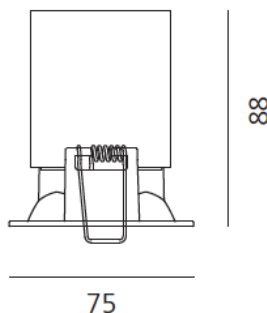

ТЕХНИЧЕСКИЕ ДАННЫЕ ПРОДУКТА

Parabola80_square_12W_76°_2700K_Silver

ДИЗАЙН:

Artemide
2010

МАТЕРИАЛЫ:

Aluminium

ОПИСАНИЕ:

•Light fixture with high-performance LED light sources. Ceiling installation. Composed by: frame, body, lens, fixing springs. Frame in injection mould of aluminium. Heat sink body in extruded aluminium. Lens in polycarbonate with 3 different versions of beam. Fixing springs in harmonic steel. White monochromatic LEDs available in 3 colour temperatures: Warm = 3000K Neutral = 4000K Electrical connection to the driver by means of a FEP-FEP cable and a terminal board. IP Rating IP40. Insulation class III. Technical features of light fixtures in compliance with EN60598-1. Installation must be carried out by specialized personnel. Carefully follow the instructions..

РАЗМЕРЫ

Длина: см 7.5

Ширина: см 7.5

Глубина встройки: см 8.8

Форма отверстия: Квадратная форма

РАЗМЕРЫ

ЦВЕТ

ЛАМПЫ ВКЛЮЧЕНЫ В КОМПЛЕКТ