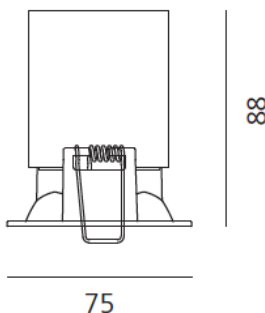

ТЕХНИЧЕСКИЕ ДАННЫЕ ПРОДУКТА

Parabola80_square_12W_76°_2700K_Black

ДИЗАЙН:

Artemide
2010

МАТЕРИАЛЫ:

Aluminium

ОПИСАНИЕ:

•Light fixture with high-performance LED light sources. Ceiling installation. Composed by: frame, body, lens, fixing springs. Frame in injection mould of aluminium. Heat sink body in extruded aluminium. Lens in polycarbonate with 3 different versions of beam. Fixing springs in harmonic steel. White monochromatic LEDs available in 3 colour temperatures: Warm = 3000K Neutral = 4000K Electrical connection to the driver by means of a FEP-FEP cable and a terminal board. IP Rating IP40. Insulation class III. Technical features of light fixtures in compliance with EN60598-1. Installation must be carried out by specialized personnel. Carefully follow the instructions..

РАЗМЕРЫ

Длина: см 7.5

Ширина: см 7.5

Глубина встройки: см 8.8

Форма отверстия: Квадратная форма

РАЗМЕРЫ

ЦВЕТ

ЛАМПЫ ВКЛЮЧЕНЫ В КОМПЛЕКТ