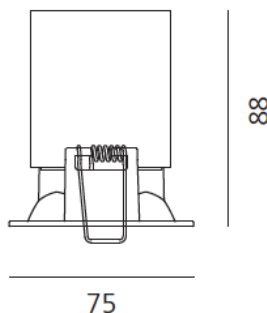

ТЕХНИЧЕСКИЕ ДАННЫЕ ПРОДУКТА

Parabola80_square_12W_76°_2700K_White

**ДИЗАЙН:**

Artemide
2010

МАТЕРИАЛЫ:

Aluminium

ОПИСАНИЕ:

•Light fixture with high-performance LED light sources. Ceiling installation. Composed by: frame, body, lens, fixing springs. Frame in injection mould of aluminium. Heat sink body in extruded aluminium. Lens in polycarbonate with 3 different versions of beam. Fixing springs in harmonic steel. White monochromatic LEDs available in 3 colour temperatures: Warm = 3000K Neutral = 4000K Electrical connection to the driver by means of a FEP-FEP cable and a terminal board. IP Rating IP40. Insulation class III. Technical features of light fixtures in compliance with EN60598-1. Installation must be carried out by specialized personnel. Carefully follow the instructions..

РАЗМЕРЫ

Длина: см 7.5

Ширина: см 7.5

Глубина встройки: см 8.8

Форма отверстия: Квадратная форма

РАЗМЕРЫ**ЦВЕТ****ЛАМПЫ ВКЛЮЧЕНЫ В КОМПЛЕКТ**

LED Категория: LED COB
Ватт: 12W
Световой поток (lm): 990lm
Типология: 1
Цветовая температура (K): 2700K
Класс: A