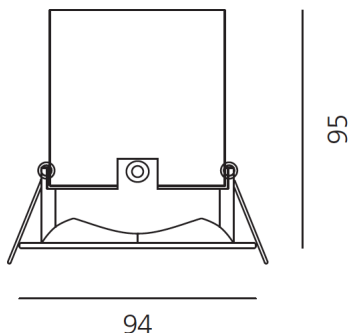

ОПИСАНИЕ:

- Light fixture with high-performance LED light sources. • Ceiling installation.
- Composed by: frame, body, lens, fixing springs. • Frame in injection mould of aluminium. • Heat sink body in extruded aluminium. • Lens in polycarbonate with 3 different versions of beam. • Fixing springs in harmonic steel. • White monochromatic LEDs available in 3 colours temperatures: Very Warm = 2700K Warm = 3000K Neutral = 4000K • Electrical connection to the driver by means of a FEP-FEP cable and a terminal board. • IP Rating IP40. • Insulation class III. • Technical features of light fixtures in compliance with EN60598-1. • Installation must be carried out by specialized personnel.
- Carefully follow the instructions.

ВЫБРАТЬ

LED

Aluminium

КОД ПРОДУКТА

NL1907340K002

Вид светового потока

IP40

Dimmable

ТЕХНИЧЕСКИЕ ДАННЫЕ

ХАРАКТЕРИСТИКИ

Наименование продукции: Parabola100_Square_17W_3000K_50°_Aluminium
Код: NL1907340K002
Цвет: Aluminium
Материал: Aluminium
Серии: Architectural
Окружающая среда: Внутреннее
место контракта: Гостеприимство Гостиницы, Гостеприимство Рестораны, Розничные магазины, Офисы, Музеи & Выставки, Частные резиденции

РАЗМЕРЫ

Длина базы: cm 9,4
Ширина базы: cm 9,4
Глубина встройки: cm 9,5
Вес: kg 0,5

ЛАМПЫ ВКЛЮЧЕНЫ В КОМПЛЕКТ

Категория: LED
Ватт: 17W
Световой поток (lm): 1896 lm
Типология: 1
Цветовая температура (K): 3000K
Класс: A

LUMINAIR

Watt: 17W

РАЗМЕРЫ

ЦВЕТ

АКСЕССУАРЫ

ALIMENT. 25W DIMM 1/10V
PUSH+CAV.SINC. NL62810

ALIMENT. 20W 500mA (indip.)
NL19034

ALIMENT. 50W 350/500/700mA
MAXI DALI NL11035