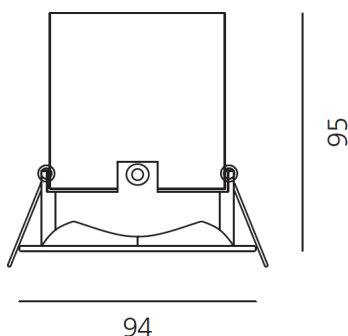

ОПИСАНИЕ:

- Light fixture with high-performance LED light sources. • Ceiling installation.
- Composed by: frame, body, lens, fixing springs. • Frame in injection mould of aluminium. • Heat sink body in extruded aluminium. • Lens in polycarbonate with 3 different versions of beam. • Fixing springs in harmonic steel. • White monochromatic LEDs available in 3 colours temperatures: Very Warm = 2700K Warm = 3000K Neutral = 4000K • Electrical connection to the driver by means of a FEP-FEP cable and a terminal board. • IP Rating IP40. • Insulation class III. • Technical features of light fixtures in compliance with EN60598-1. • Installation must be carried out by specialized personnel.
- Carefully follow the instructions.

ВЫБРАТЬ

LED

Aluminium

КОД ПРОДУКТА

NL1907340W002

Вид светового потока

IP40

Dimmable

ТЕХНИЧЕСКИЕ ДАННЫЕ

ХАРАКТЕРИСТИКИ

Наименование продукции: Parabola100_Square_17W_4000K_50°_Aluminium
Код: NL1907340W002
Цвет: Aluminium
Материал: Aluminium
Серии: Architectural
Окружающая среда: Внутреннее
место контракта: Гостеприимство Гостиницы, Гостеприимство Рестораны, Розничные магазины, Офисы, Музеи & Выставки, Частные резиденции

РАЗМЕРЫ

Длина базы: cm 9,4
Ширина базы: cm 9,4
Глубина встройки: cm 9,5
Вес: kg 0,5

ЛАМПЫ ВКЛЮЧЕНЫ В КОМПЛЕКТ

Категория: LED
Ватт: 17W
Световой поток (lm): 1982 lm
Типология: 1
Цветовая температура (K): 4000K
Класс: A

LUMINAIR

Watt: 17W

РАЗМЕРЫ

ЦВЕТ

АКСЕССУАРЫ

ALIMENT. 25W DIMM 1/10V
PUSH+CAV.SINC. NL62810

ALIMENT. 20W 500mA (indip.)
NL19034

ALIMENT. 50W 350/500/700mA
MAXI DALI NL11035