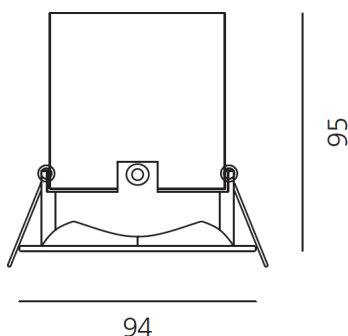

ОПИСАНИЕ:

- Light fixture with high-performance LED light sources. • Ceiling installation.
- Composed by: frame, body, lens, fixing springs. • Frame in injection mould of aluminium. • Heat sink body in extruded aluminium. • Lens in polycarbonate with 3 different versions of beam. • Fixing springs in harmonic steel. • White monochromatic LEDs available in 3 colours temperatures: Very Warm = 2700K Warm = 3000K Neutral = 4000K • Electrical connection to the driver by means of a FEP-FEP cable and a terminal board. • IP Rating IP40. • Insulation class III. • Technical features of light fixtures in compliance with EN60598-1. • Installation must be carried out by specialized personnel.
- Carefully follow the instructions.

ВЫБРАТЬ

LED

Aluminium

КОД ПРОДУКТА

NL1907340Y002

Вид светового потока

IP40

Dimmable

ТЕХНИЧЕСКИЕ ДАННЫЕ

ХАРАКТЕРИСТИКИ

Наименование продукции: Parabola100_Square_17W_2700K_50°_Aluminium
Код: NL1907340Y002
Цвет: Aluminium
Материал: Aluminium
Серии: Architectural
Окружающая среда: Внутреннее
место контракта: Гостеприимство Гостиницы, Гостеприимство Рестораны, Розничные магазины, Офисы, Музеи & Выставки, Частные резиденции

РАЗМЕРЫ

Длина базы: cm 9,4
Ширина базы: cm 9,4
Глубина встройки: cm 9,5
Вес: kg 0,5

ЛАМПЫ ВКЛЮЧЕНЫ В КОМПЛЕКТ

Категория: LED
Ватт: 17W
Световой поток (lm): 1290 lm
Типология: 1
Цветовая температура (K): 2700K
Класс: A

LUMINAIR

Watt: 17W

РАЗМЕРЫ

ЦВЕТ

АКСЕССУАРЫ

ALIMENT. 25W DIMM 1/10V
PUSH+CAV.SINC. NL62810

ALIMENT. 20W 500mA (indip.)
NL19034

ALIMENT. 50W 350/500/700mA
MAXI DALI NL11035